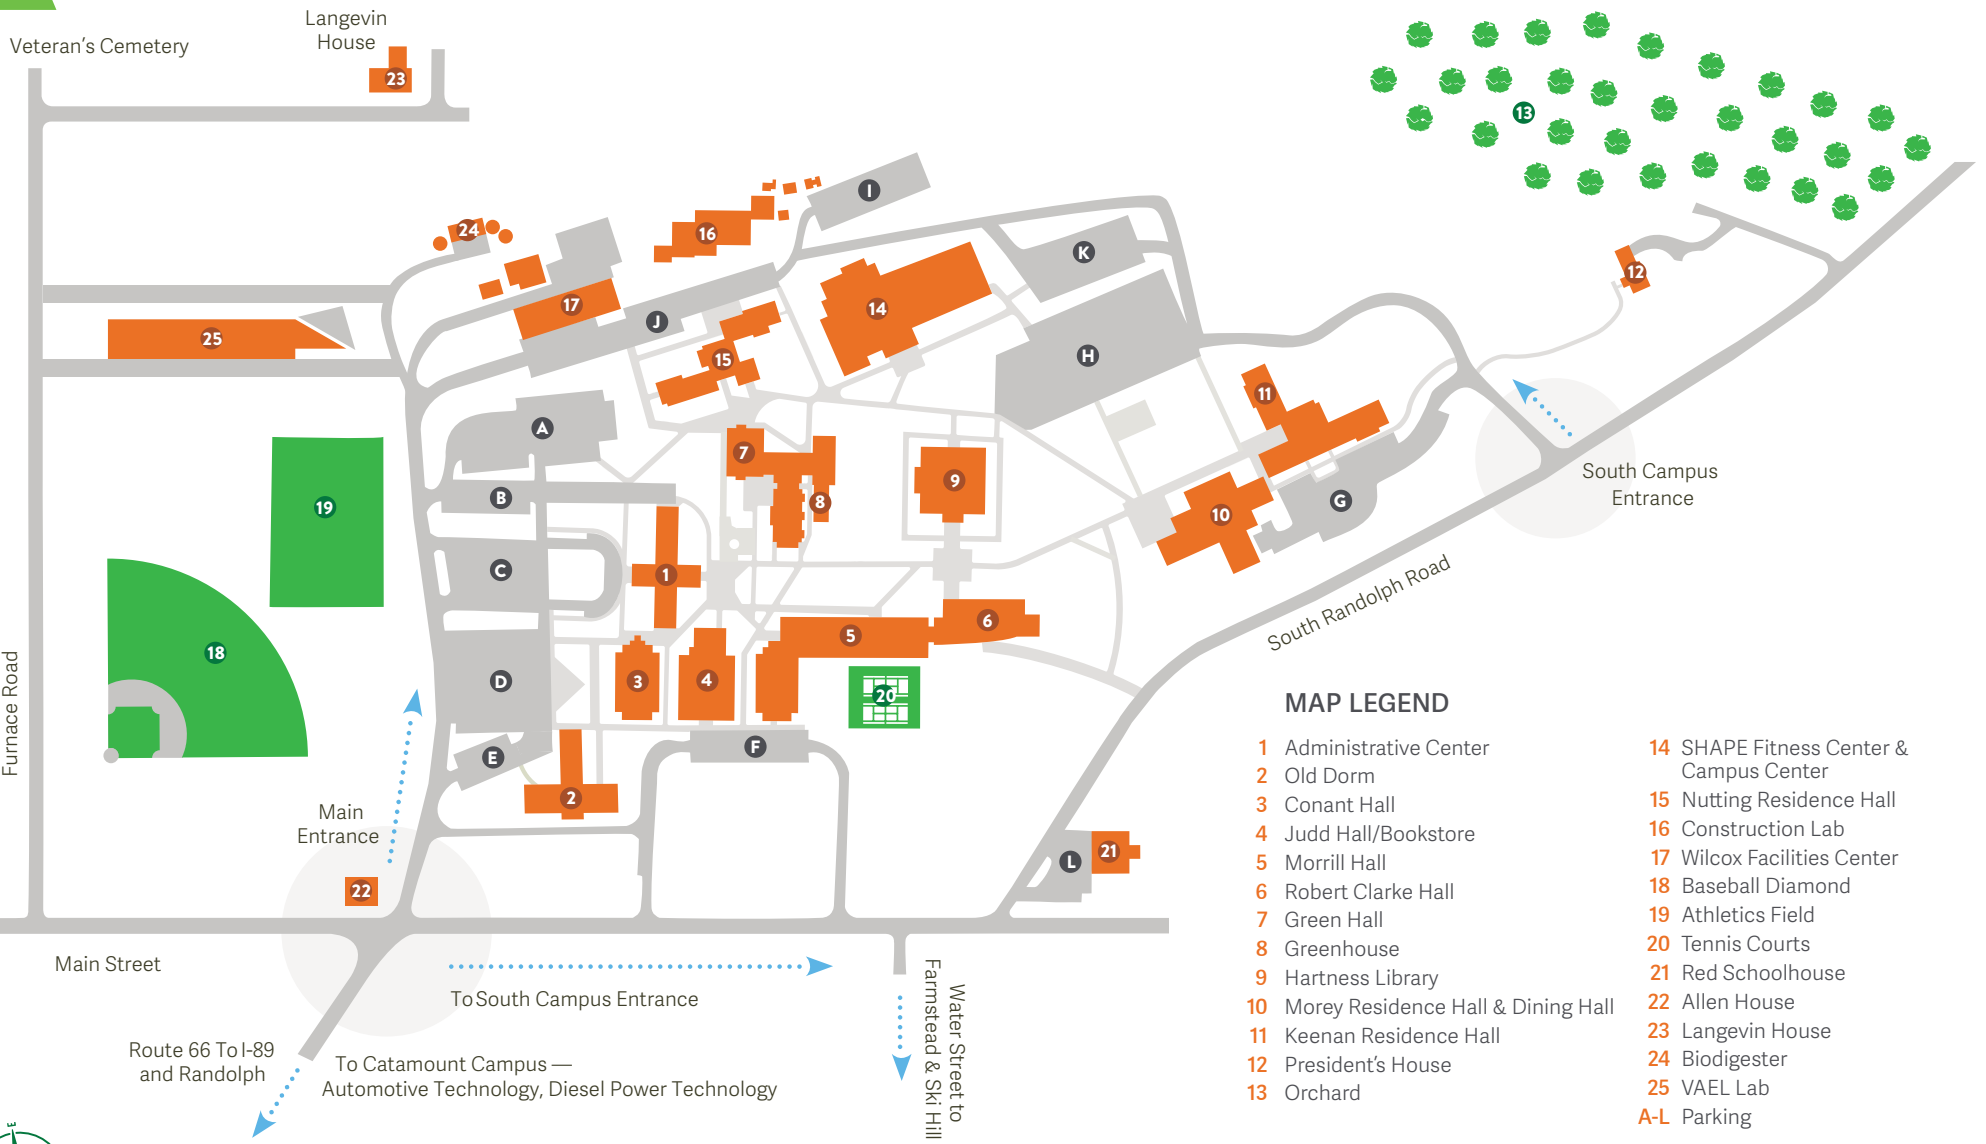

VERMONT TECH

Randolph Center Campus

124 Admin Drive | Randolph Center, VT 05061
800.442.8821 | vtc.edu

MAP LEGEND

- | | |
|---------------------------------------|---|
| 1 Administrative Center | 14 SHAPE Fitness Center & Campus Center |
| 2 Old Dorm | 15 Nutting Residence Hall |
| 3 Conant Hall | 16 Construction Lab |
| 4 Judd Hall/Bookstore | 17 Wilcox Facilities Center |
| 5 Morrill Hall | 18 Baseball Diamond |
| 6 Robert Clarke Hall | 19 Athletics Field |
| 7 Green Hall | 20 Tennis Courts |
| 8 Greenhouse | 21 Red Schoolhouse |
| 9 Hartness Library | 22 Allen House |
| 10 Morey Residence Hall & Dining Hall | 23 Langevin House |
| 11 Keenan Residence Hall | 24 Biodigester |
| 12 President's House | 25 VAEL Lab |
| 13 Orchard | A-L Parking |

ADMINISTRATIVE CENTER KEY OFFICES:
Admissions, Alumni Relations, Financial Aid, Student Accounts, Registrar, President's Office, Public Safety, Lactation/Mother's Lounge