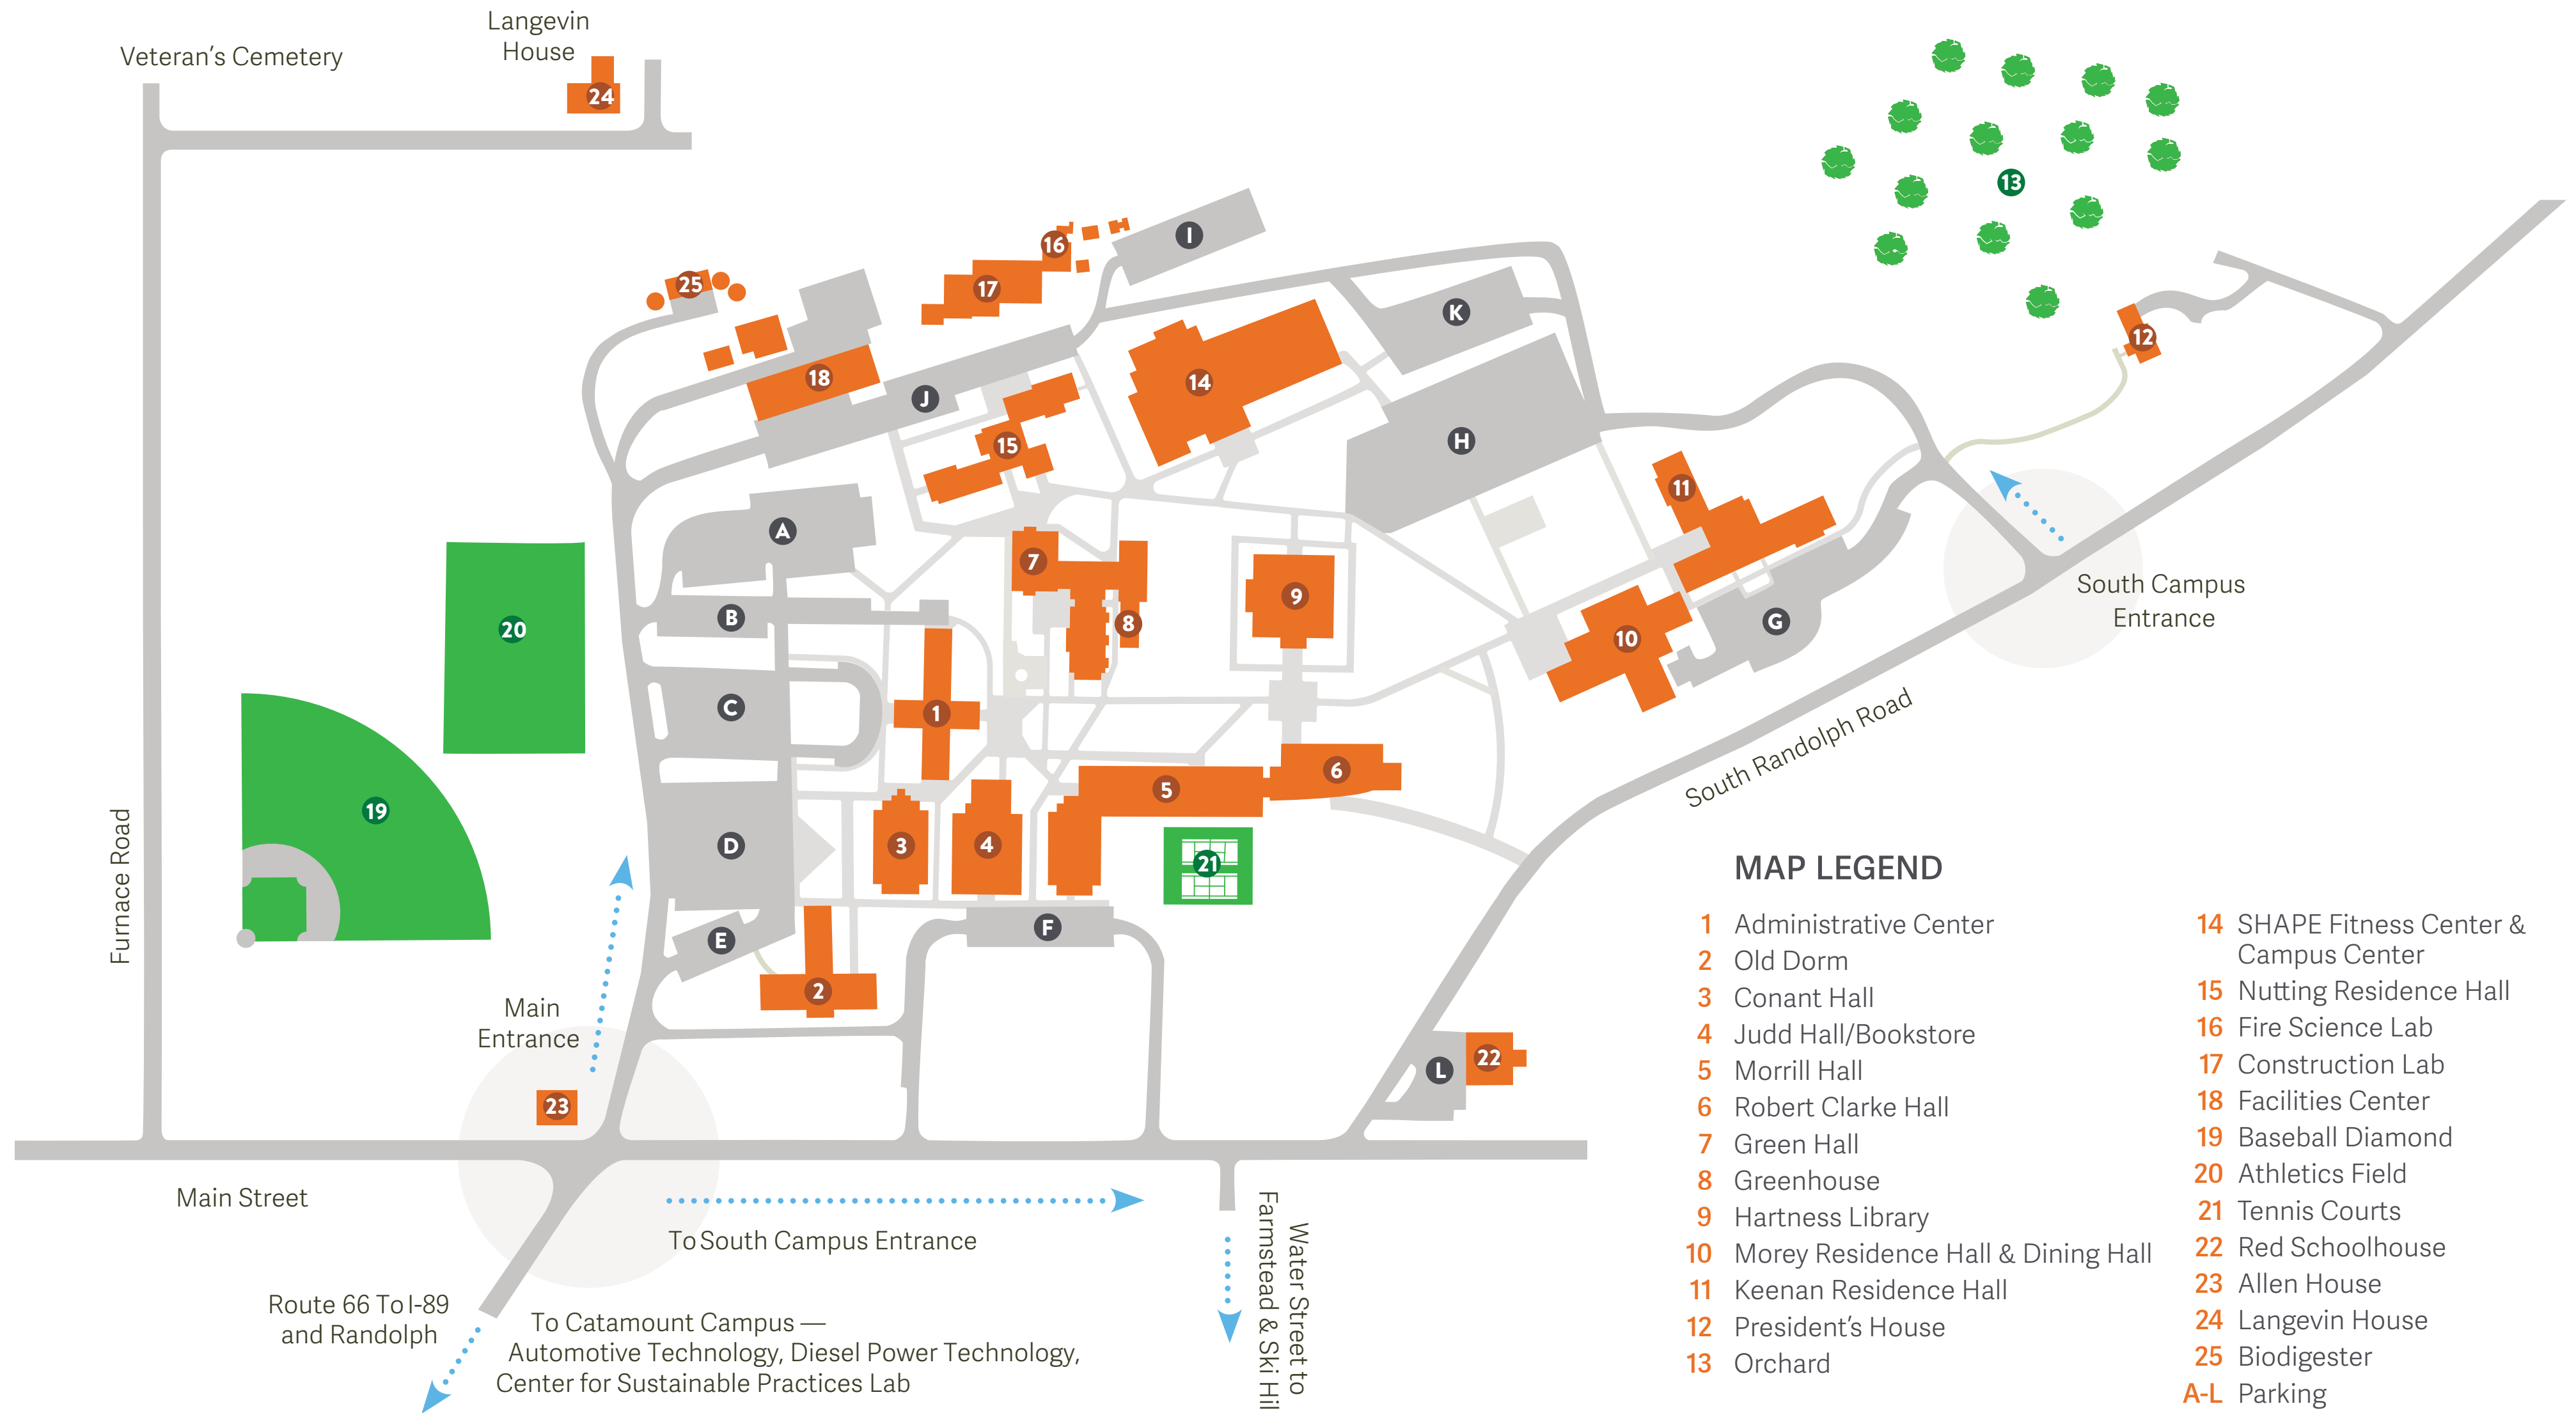

## Randolph Center Campus

124 Admin Drive | Randolph Center, VT 05061  
800.442.8821 | vtc.edu

### MAP LEGEND

- |                                       |                                         |
|---------------------------------------|-----------------------------------------|
| 1 Administrative Center               | 14 SHAPE Fitness Center & Campus Center |
| 2 Old Dorm                            | 15 Nutting Residence Hall               |
| 3 Conant Hall                         | 16 Fire Science Lab                     |
| 4 Judd Hall/Bookstore                 | 17 Construction Lab                     |
| 5 Morrill Hall                        | 18 Facilities Center                    |
| 6 Robert Clarke Hall                  | 19 Baseball Diamond                     |
| 7 Green Hall                          | 20 Athletics Field                      |
| 8 Greenhouse                          | 21 Tennis Courts                        |
| 9 Hartness Library                    | 22 Red Schoolhouse                      |
| 10 Morey Residence Hall & Dining Hall | 23 Allen House                          |
| 11 Keenan Residence Hall              | 24 Langevin House                       |
| 12 President's House                  | 25 Biodigester                          |
| 13 Orchard                            | A-L Parking                             |

**ADMINISTRATIVE CENTER KEY OFFICES:**  
Admissions, Financial Aid, Registrar, Business Office, Alumni Relations, Security